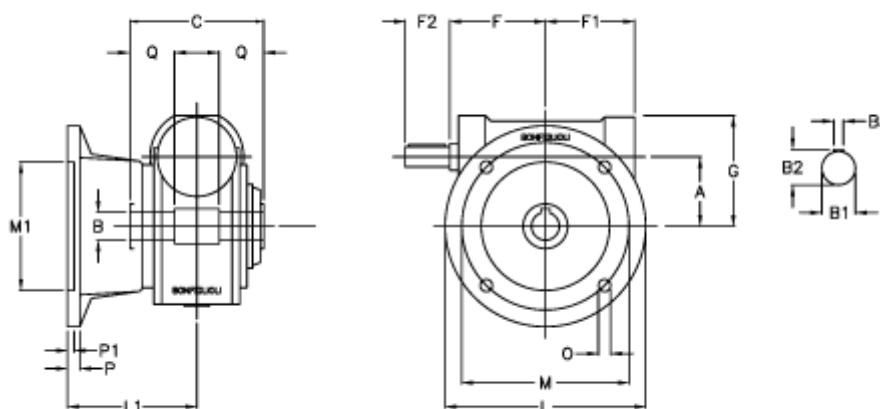

Data Sheet

Article number: 3901049045400

Description: Worm gear with solid input shaft
VF 49F-45-HS

Measures

a	= 49.5	F1 = 63	P = 12
B	= 25	F2 = 40	P1 = 10
B1	= 16	g = 80	Q = 22.5
B2	= 18.0	L = 125	
B3	= 5	L1 = 85.5	
C	= 82	m = 90	
Description	= VF 49F-xx-HS	M1 = 70	
F	= 65.0	O = 10.5	